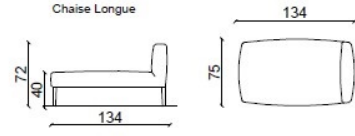

- disponibile in pelle
- telaio in legno massello
- poliuretani a densità diversificate
- diverse tinte di legno disponibili

Armchair

Pouf

Chaise Longue

Armchair with 1 arm left

Armchair with 1 arm left, chrome base

Chaise longue with 1 arm dx/sx

Armchair with 1 arm right

Armchair with 1 arm right, chrome base

Wide armchair

Armchair with 2 arms

Armchair with 2 arms, chrome base

Sofa 130cm