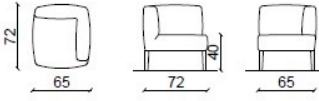

- disponibile in pelle
- telaio in legno massello
- poliuretani a densità diversificate
- diverse tinte di legno disponibili

Armchair

Pouf

Chaise Longue

Armchair with 1 arm left

Armchair with 1 arm left, chrome base

Chaise longue with 1 arm dx/sx

Armchair with 1 arm right

Armchair with 1 arm right, chrome base

Wide armchair

Armchair with 2 arms

Armchair with 2 arms, chrome base

Sofa 130cm