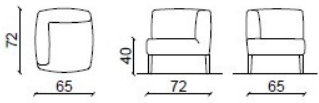

- disponibile in pelle
- telaio in legno massello
- poliuretani a densità diversificate
- diverse tinte di legno disponibili

Armchair

Pouf

Chaise Longue

Armchair with 1 arm left

Armchair with 1 arm left, chrome base

Chaise longue with 1 arm dx/sx

Armchair with 1 arm right

Armchair with 1 arm right, chrome base

Wide armchair

Armchair with 2 arms

Armchair with 2 arms, chrome base

Sofa 130cm